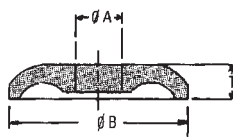

STANDARD TENSION DISCS

Ref.	A (to clear)	B	T	Approx. Weight (g)
Y1	10.0	37.0	4.8	11.5
Y2	10.0	36.4	3.5	7.5
Y3	4.0	25.4	4.0	7.0
Y5	10.0	25.6	4.8	6.5
Y6	10.0	25.0	3.0	2.1
Y7	10.0	24.7	3.0	3.0
Y9	8.5	26.0	2.8	3.5
Y10	8.0	24.2	3.0	3.2
Y12	8.1	24.0	3.1	3.3
Y13	6.5	20.5	2.8	2.0

Ref.	A (to clear)	B	T	Approx. Weight (g)
Y14	6.5	20.5	2.3	1.0
Y15	5.0	20.5	2.8	2.0
Y16	5.0	20.5	2.2	1.0
Y17	12.5	26.5	2.8	3.3
Y18	15.0	35.2	3.8	11.3
Y19	10.5	29.5	4.0	5.0
Y20	10.5	29.5	3.0	3.6
Y21	5.0	22.0	3.5	3.0
Y22	10.5	26.0	4.0	5.0
Y23	10.5	26.4	2.8	3.5