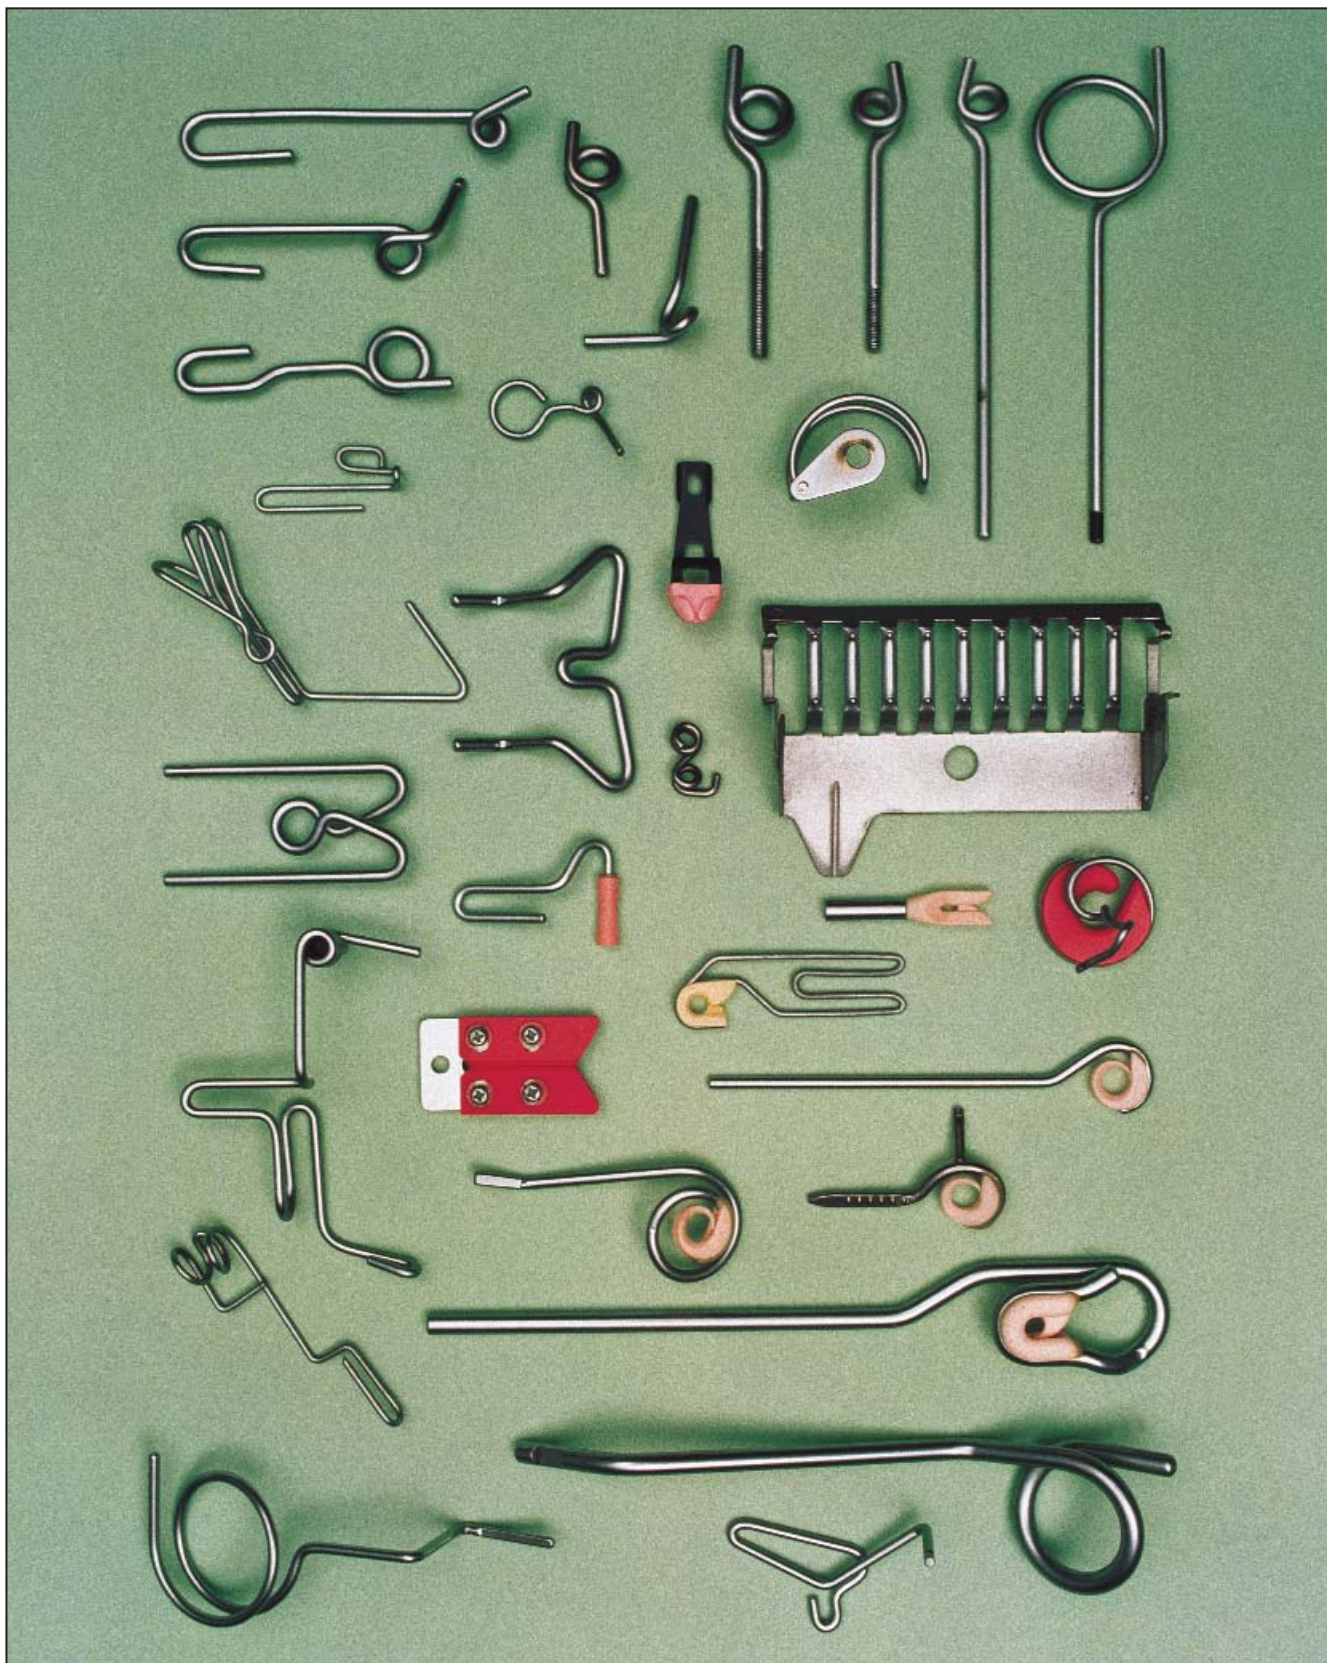

METAL GUIDES HARD CHROME PLATED MATT OR MIRROR BRIGHT FINISH

Metal Guides are not normally kept in stock due to the enormous variety of shapes and surface conditions.

We are one of the world's leading manufacturers of matt finish metal guides and can offer any shape, no matter how complicated, within a very short delivery time.